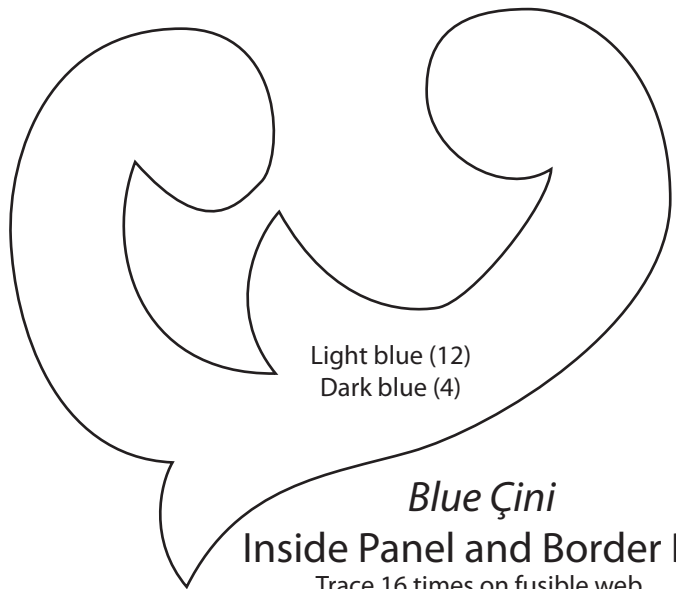

Errata for
Constantinople Quilts
#11094

Blue Cini:

Pattern D1 is missing from Pullout Page 4.

A PDF of the pattern is attached.

BLUE ÇINI

Blue Çini

Center Panel and Border D1

Trace 16 times on fusible web.

Light blue (12)
Dark blue (4)

Light blue (12)
Dark blue (4)

Blue Çini

Inside Panel and Border D2

Trace 16 times on fusible web.