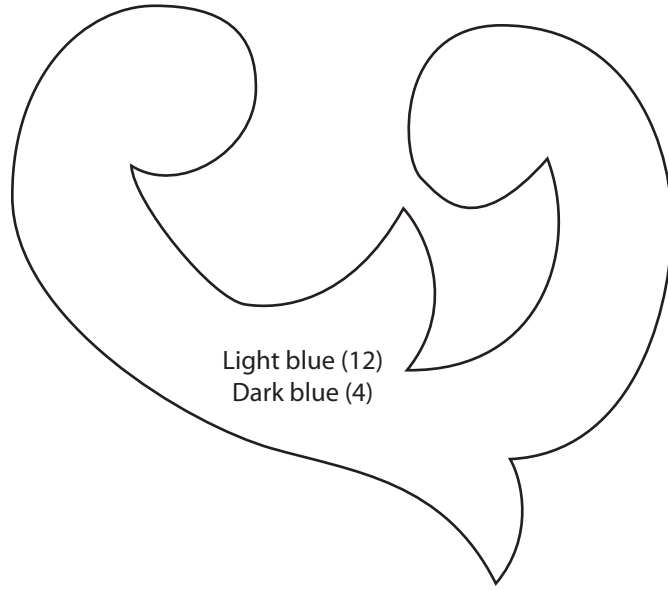

Errata for
Constantinople Quilts
#11094

Blue Cini:

Pattern D1 is missing from Pullout Page 4.

A PDF of the pattern is attached.

BLUE ÇINI

Blue Çini

Center Panel and Border D1

Trace 16 times on fusible web.

Light blue (12)
Dark blue (4)

Light blue (12)
Dark blue (4)

Blue Çini

Inside Panel and Border D2

Trace 16 times on fusible web.